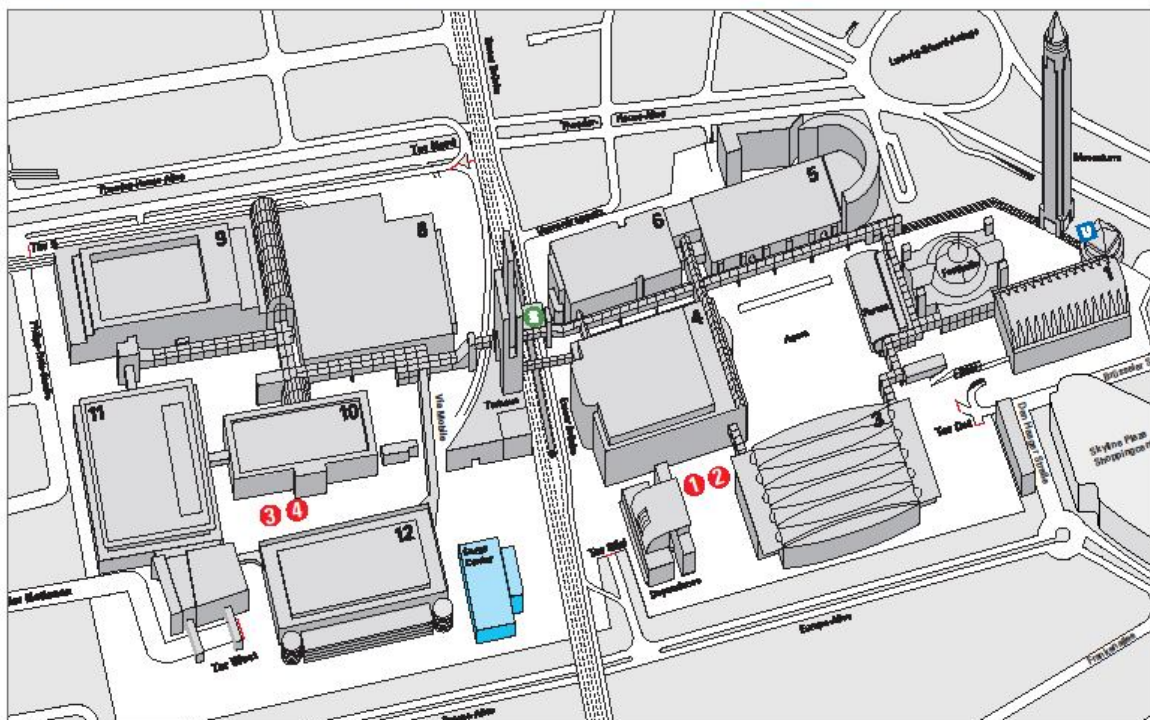

Meeting-Points on the fairgrounds:

- exhibition stand
- Meeting-Points 1 - 4 (see plan of site)

Please advise the required meeting-point in your order

Dates

Send order / pre-advice by email / fax

not later than 1 day before arrival of truck

Delivery address

„Name of Exhibition“
„Name of Exhibitor“
„Hall-No./Stand-No.“
Ludwig-Erhard-Anlage 1
60327 Frankfurt am Main – Messegelaende

Logistic Services – Meeting Points Container ①–④/ Cargo Center

Zuständigkeit/ responsibility Meeting Points: ① + ② Halls 1 – 6 ③ + ④ Halls 8 – 12